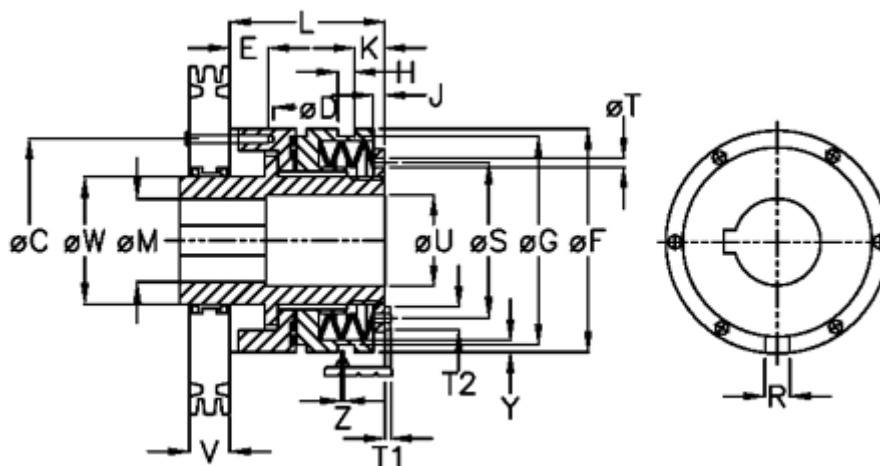

Article number: 46922533

Description: Torque limiter Safelifting C 25 L

## Measures

C	= 70	J	= 6.0	T1	= 4.0
D	= 6xM5	K	= 12.0	T2	= 8
Disc spring mounting	= 5x1L	L	= 83.0	U	= 26
Disc spring version	= L - heavy	M max	= 25	V	= 33.0
E	= 8.0	M min	= 10	W	= 38
F	= 82	R	= 6	X	= 35.0
G	= 73.0	S	= 48	Y	= 2
H	= 9	T	= 5	Z	= 0.0